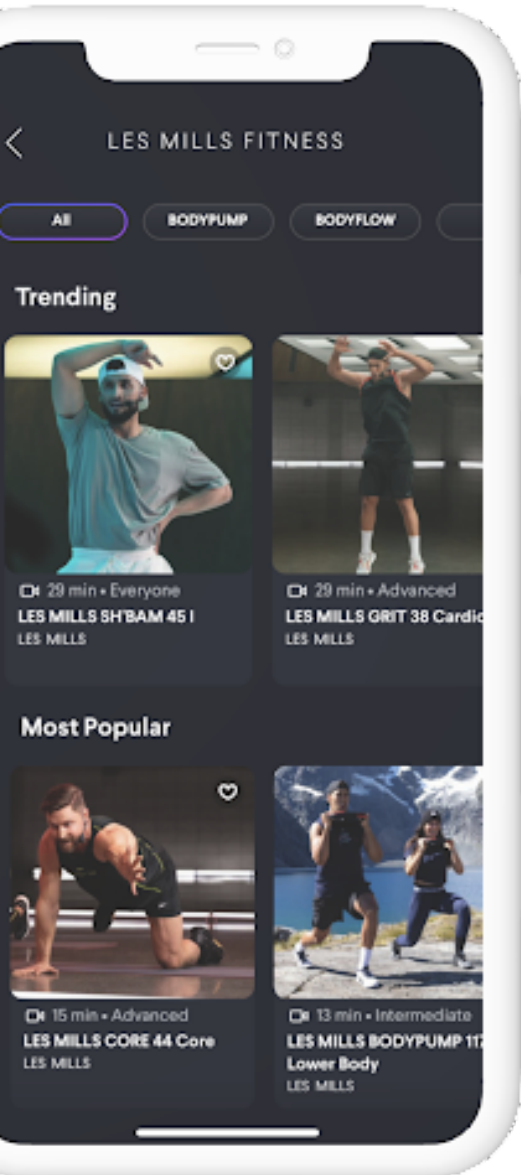

YOUR 2-WEEK WELLNESS COACH TRIAL GUIDE FOR USERS

Your company has signed up for Wellness Coach! Let's get started.

01 [Introduction Video](#)

Learn all about what Wellness Coach has to offer with this quick introduction video

02 [Create Your Account](#)

Use one of our integrations: Zoom, Slack, Microsoft Teams or open the app and log-in with your work email

03 [Enjoy & Explore](#)

Explore our vast database of on-demand content, coaching resources, and team challenges