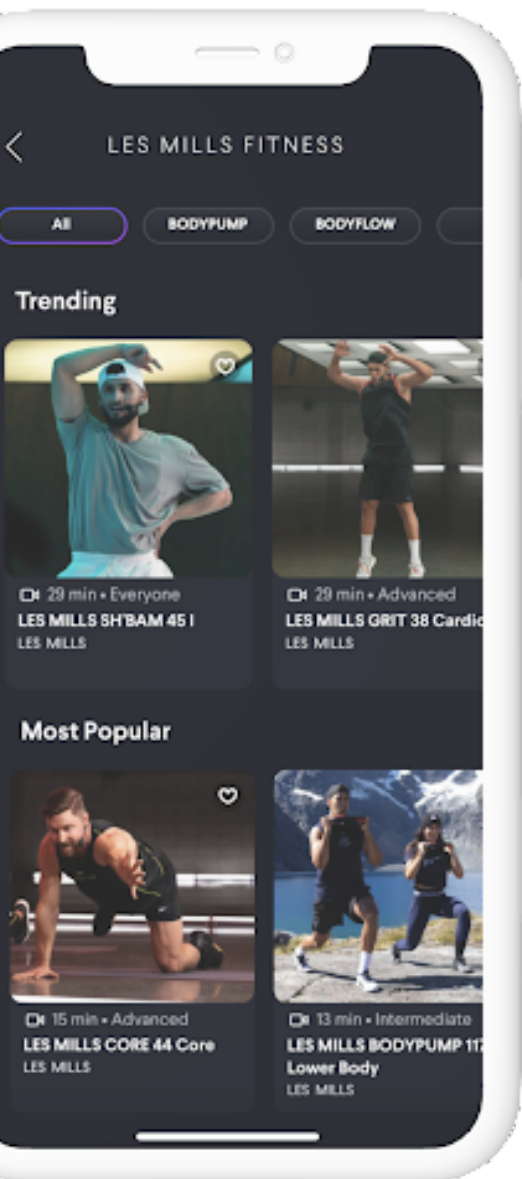

YOUR 30-DAY WELLNESS COACH TRIAL GUIDE FOR USERS

Your company has signed up for Wellness Coach! Let's get started.

01 [Introduction Video](#)

Learn all about what Wellness Coach has to offer with this quick [introduction video](#)

02 [Create Your Account](#)

Use one of our integrations: [Zoom](#), [Slack](#), [Microsoft Teams](#) or open the [app](#) and log-in with your work email

03 [Enjoy & Explore](#)

Explore our vast database of on-demand content, coaching resources, and team challenges