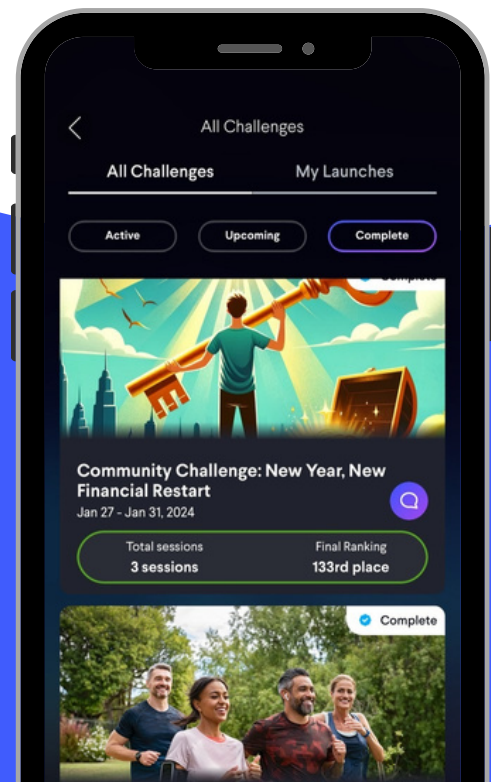

Questions? Contact support@wellnesscoach.live